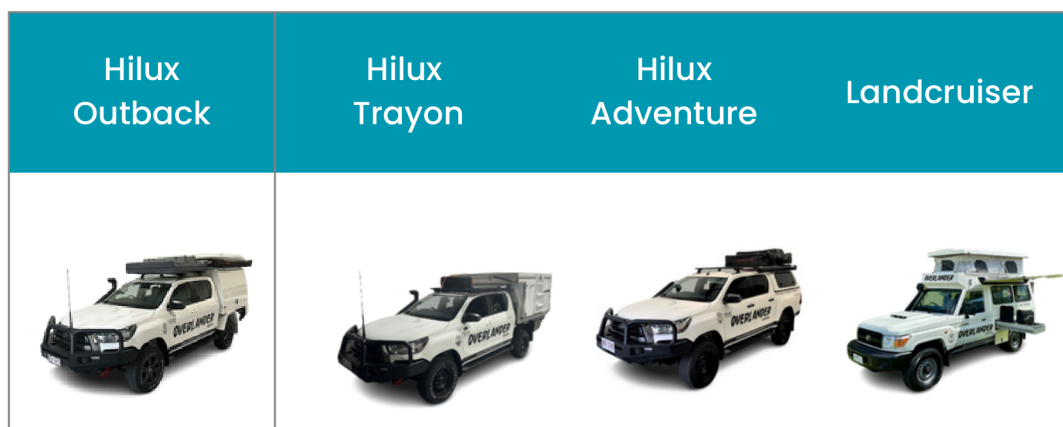

Compare Our Campers

	Hilux Outback	Hilux Trayon	Hilux Adventure	Landcruiser
Seats / Seat Belts	5	5	5	2
Roof Top Tent	James Baroud 1.4m x 2.0m	Internal Camper	Darche 1.4m x 2.4m	Pop-Top 1.3m x 1.9m
2nd Roof Top Tent (optional)	ARB Flinders 1.4m x 2.4m	N/A	Darche 1.4m x 2.4	Couch area below converts into single bed
Awning	270 degree wrap around	1.4m x 2m pull out	2m x 2m pull out	2m x 2m pull out
UHF Radio	Yes (Vehicle mounted)	Yes (Vehicle mounted)	Optional Handheld UHF	Optional Handheld UHF
Emergency Satellite Beacon	Yes	Yes	No	No
Fridge / Freezer	85L upright	100L upright	70L Slide Out	50L upright
Dual Battery	100ah Lithium	100ah Lithium	100ah Lithium	105ah AGM
240 volt Inverter	Yes	Yes	Optional	Optional
Device Charging	In Cabin USB	In Cabin USB	In Cabin USB	In Cabin USB
Fresh Water Tank	95L	95L	70L	50L
Shower (Cold)	Yes	Yes	Yes	Yes